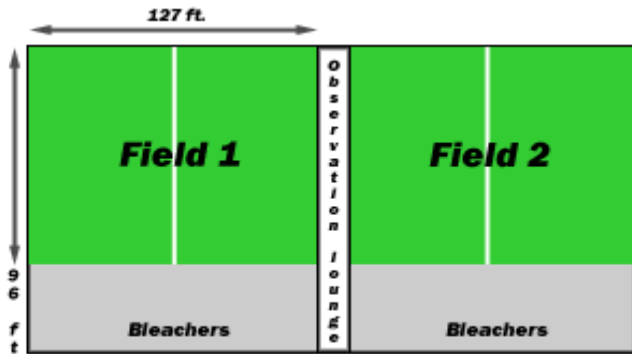

Kozak Sports Center Field Rental Rates

as of September, 2004

	MONDAY		TUESDAY		WEDNESDAY		THURSDAY		FRIDAY		
	Field 1	Field 2	Field 1	Field 2	Field 1	Field 2	Field 1	Field 2	Field 1	Field 2	
8:00 AM											8:00 AM
9:00 AM											9:00 AM
10:00 AM											10:00 AM
11:00 AM											11:00 AM
Noon											Noon
1:00 PM											1:00 PM
2:00 PM											2:00 PM
3:00 PM											3:00 PM
4:00 PM											4:00 PM
5:00 PM											5:00 PM
6:00 PM											6:00 PM
7:00 PM											7:00 PM
8:00 PM											8:00 PM
9:00 PM											9:00 PM
10:00 PM											10:00 PM
11:00 PM											11:00 PM
Midnite											Midnite

SATURDAY		SUNDAY		
Field 1	Field 2	Field 1	Field 2	
				8:00 AM
				9:00 AM
				10:00 AM
				11:00 AM
				Noon
				1:00 PM
				2:00 PM
				3:00 PM
				4:00 PM
				5:00 PM
				6:00 PM
				7:00 PM
				8:00 PM
				9:00 PM
				10:00 PM
				11:00 PM
				Midnite